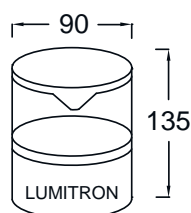

ITWL - 52

- Die cast aluminium body, IP65
- Input Voltage: 220VAC
- Power LED 1W 350mA

ITWL - 53

- Stainless steel body 316 grade, IP68
- Input Voltage: 220VAC
- Power LED 1W 350mA

ITWL - 28

- Die cast aluminum body, IP65
- Clear glass cover
- Power LED 36x0.1W
- Input Voltage: 240VAC
- Output: 108 Lumen