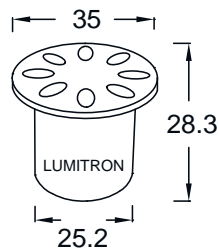

ITWL - 52

- Die cast aluminium body, IP65
- Input Voltage: 220VAC
- Power LED 1W 350mA

ITWL - 53

- Stainless steel body 316 grade, IP68
- Input Voltage: 220VAC
- Power LED 1W 350mA

ITWL - 28

- Die cast aluminum body, IP65
- Clear glass cover
- Power LED 36x0.1W
- Input Voltage: 240VAC
- Output: 108 Lumen